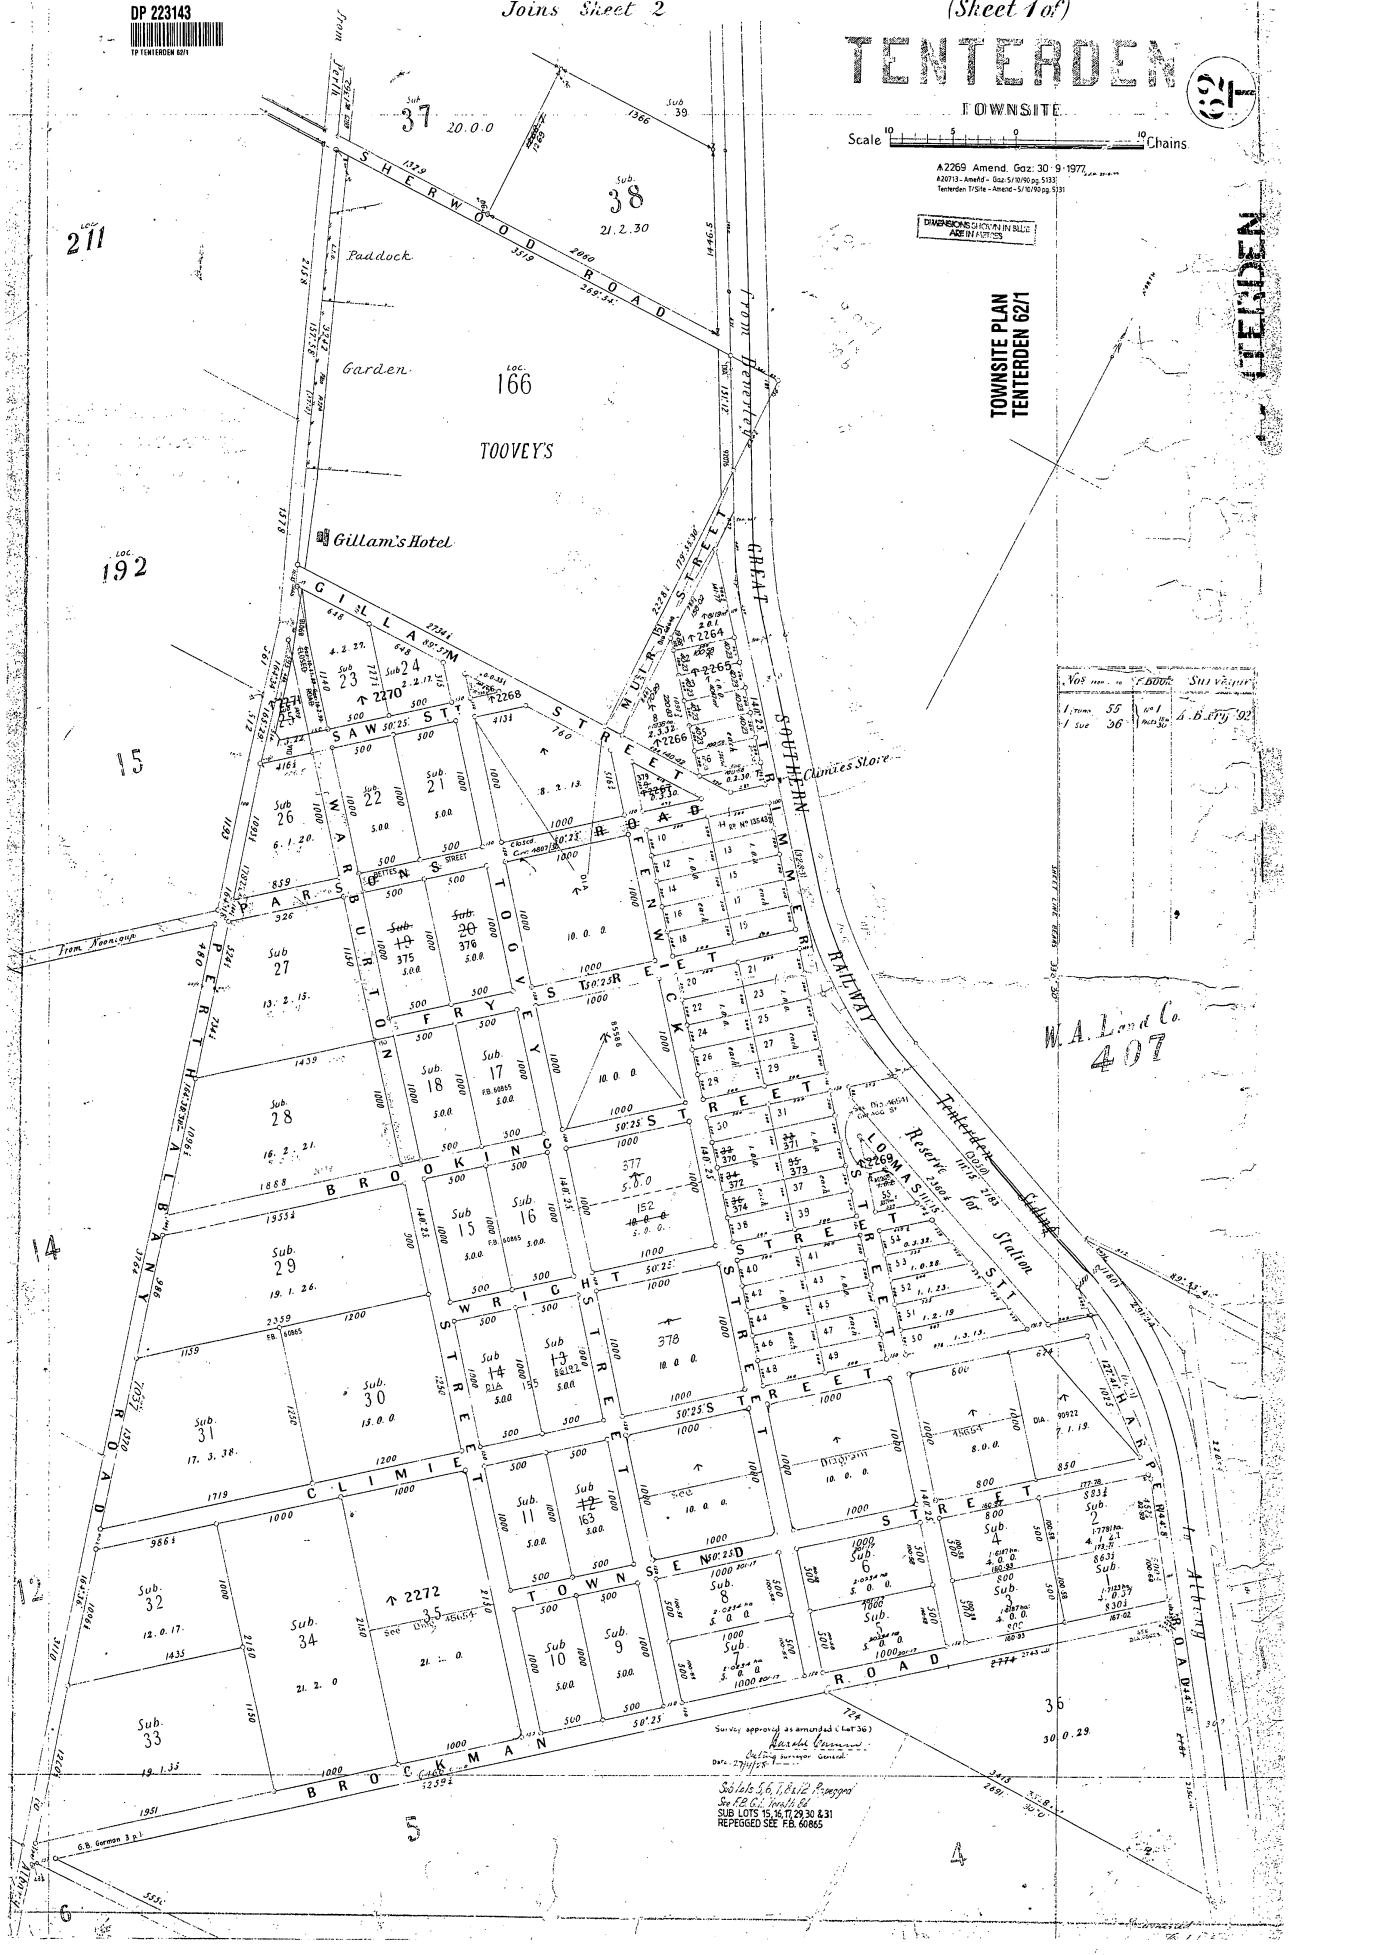

DP 223143
TP TENTERDEN 621

Joins Sheet 2

(Sheet 1 of)

TENTERDEN

TOWNSITE

Scale 10 5 0 5 10 Chains

DIVISIONS OF CITY OF TENTERDEN
AS PER PLANS

TOWNSITE PLAN
TENTERDEN 621

TENTERDEN

Vol	no	Folio	Sub
1	55	no 1	A.B. 1979
1	56	no 1	A.B. 1979

W.A. Land Co.
407

Survey approved as amended (Lat 30)
Hatched Government
Date 27/11/58
Sublots 5, 6, 10, 12, Proposed
See P2 C1, available
SUB LOTS 15, 16, 17, 20, 30, 31
REPEATED SEE P. 8, 60865